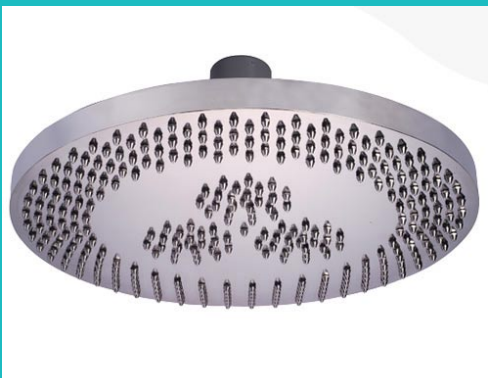

Extra-Long Waterfall Faucet

CHANGI SANITARY CO., LTD.

Tel: 886-4-775-6119

Fax: 886-4-775-6155

<http://m.cens.com/s/stainless-faucet>

We expanded to set up a specialized manufacturer and exporter of stainless steel faucets, fancy shower fixtures for the hospitality industry and various stainless steel items, which are globally marketed under the ROMATIC brand. We also accept OEM and ODM orders to design, manufacture water purification equipment, wastewater treatment facilities, electrical water heaters, solar water heaters, etc.

Stainless-Steel Showerhead

Stainless-Steel Showerhead

Stainless-steel Strainer