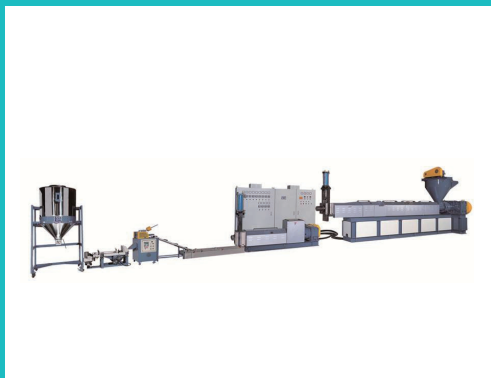

3-in-1Plastics waste recycling machine

GEOR DING

MACHINERY CO., LTD.

Tel: 886-4-2688-8499
 Fax: 886-4-2680-3355
<http://m.cens.com/s/geording>

We specialize in manufacturing of plastic extruders. The main businesses include: recycling of water-cleaned plastic dry waste; color master-batch; dye forming; profile extrusion equipment; green plastics; plastic crushing; plastic grinding; RDF-5 RDF plastic pelletizing; sheet extrusion of PE, PP, and PVC; recycling and pelletizing of plastic waste; PP, PU, PS, ABS, and special extrusion; planning of entire plant's equipment.

Force feeder waste recycling machines(spaghetti)

Force feeder waste recycling machines (Die face)

Side entrance waste recycling machines(spaghetti)