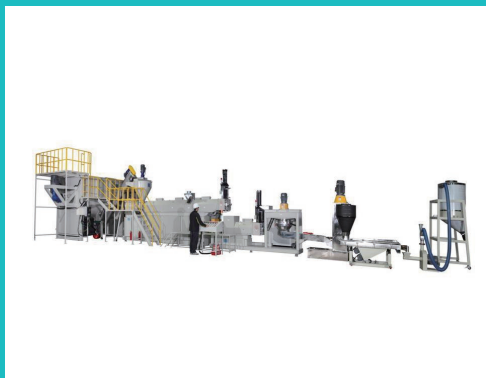

3-in-1Plastics waste recycling machine

GEOR DING

MACHINERY CO., LTD.

Tel: 886-4-2688-8499
 Fax: 886-4-2680-3355
<http://m.cens.com/s/geording>

We specialize in manufacturing of plastic extruders. The main businesses include: recycling of water-cleaned plastic dry waste; color master-batch; dye forming; profile extrusion equipment; green plastics; plastic crushing; plastic grinding; RDF-5 RDF plastic pelletizing; sheet extrusion of PE, PP, and PVC; recycling and pelletizing of plastic waste; PP, PU, PS, ABS, and special extrusion; planning of entire plant's equipment.

Force feeder waste recycling machines(spaghetti)

Force feeder waste recycling machines (Die face)

Side entrance waste recycling machines(spaghetti)