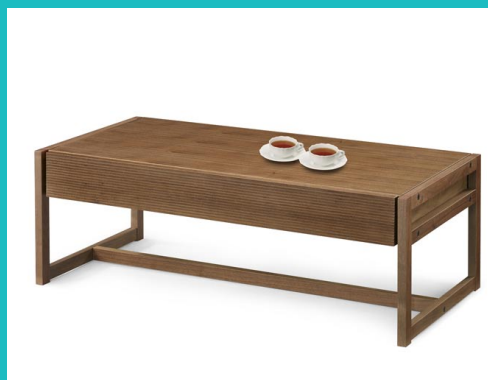

HDF-WM LIVING PROJECT

HIGHDENE FURNITURE CO., LTD.

Tel: 886-4-2513-1632
 Fax: 886-4-2256-9527
<http://m.cens.com/s/highdene>

Contemporary furniture made in Taiwan. With over one decade furniture manufacturing history in Taiwan, we had upgraded our products line to focus on modern design with honeycomb, board on frame construction in UV finish. Product category from bedroom, living room to home office. With the production base in Taiwan for bedroom, there is advantage to avoid anti-dumping tax into US market.

HDF-NM SHELF UNIT

HDF-WA COFFEE TABLE

HDF-AS- TV STAND & COFFEE TABLE