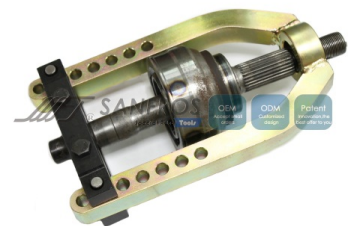

Toyota Sub-Frame Bush Installer & Remover (ALTIS)

# SANFROS TOOLS DEVELOPMENT CO., LTD.

TEL:886-3-364-8183, 362-2235  
FAX:886-3-362-2671  
<http://m.cens.com/s/shenfeng>

*A specialized developer and maker of automotive repair tool kits founded in 2000, Shen Feng Tools Development has a team of dedicated, well-trained R&D technicians capable of developing special repair tools for popular makes and models within short lead-time. We have already obtained more than 30 patents for originality and innovation. Always foc ... [more]*

Vario Nut And Cap Key Set, Heavy Duty

Valve Seal Remover and Installer Kit  
4Pcs

Puller for C.V Drive Shaft Joints