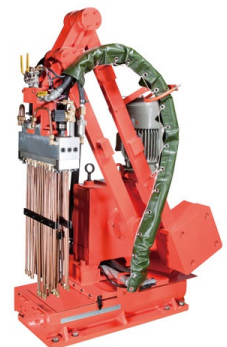

Die Casting Machine

EVERGREAT YOTA MACHINE CO., LTD.

TEL:886-6-272-5358
FAX:886-6-271-4009
<http://m.cens.com/s/23693861>

With over 40 years of experience in the design and manufacture of die casting machines, Evergreat Yota has successfully presented a wide variety of cold chamber die casting machines. Clamping force from 150 to 800 tons provides customers a flexible choice for heavy duty operations. Unlike competitive models, Evergreat Yota die casting machines ... [more]

Die Casting Machine

Die Casting Machine

SPV Type Automatic Sprayer