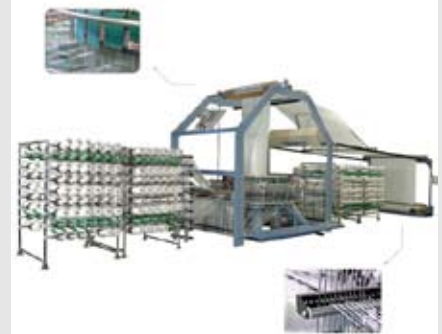

YJ-8/2300 HS

CIRCULAR LOOM YJ/8-2300HS

YU JONG

MACHINERY INDUSTRIES CO., LTD.

Tel: 886-6-597-3568

Fax: 886-6-598-3969

<http://m.cens.com/s/yujong>

Since its establishment in 1980 How Wei Metal Industrial has established itself as a leader in the design and manufacturing of office-chair components. How Wei employs over 100 highly skilled technicians at our integrated manufacturing and assembly facilities. Existing markets include: North America, Europe, Australia, and Asia.

CIRCULAR LOOM YJ-6/690ZM

NEW SHUTTLE

YU JONG EXCLUSIVE YJ-6/1420ZMS