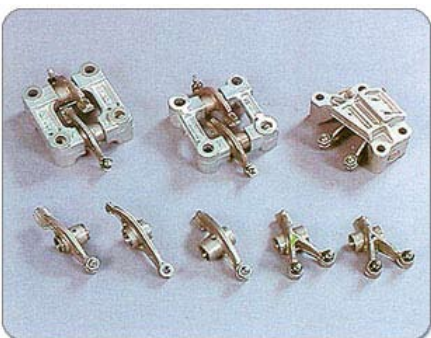

Connective Rod And Gear Shift Drum & Gear Shift-Drum

ZOENG CHANG

INDUSTRY CO., LTD.

Tel: 886-7-696-6112

Fax: 886-7-696-6113

<http://m.cens.com/s/zoengchang>

With concepts of pursuing quality and service , the support and promotion coming from the field and the unremitting efforts by self, Zoeng Chang Industry .Co, Ltd. has steadily grown since the establishment in 1970. Under the circumstance of keen competition and uncertain environment ,

Rock Arm For Valve

Forging Parts For Motorcycle

CV-Joint Forging Parts