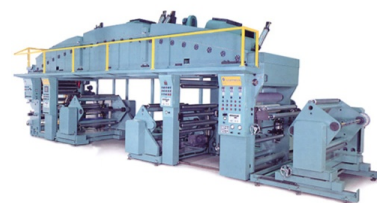

High Speed Rotogravure Printing Machine

JING FANG MACHINERY CO., LTD.

TEL:886-4-2491-0016
FAX:886-4-2491-0013
<http://m.cens.com/s/22918933>

JING FANG MACHINERY CO.LTD was set up in 1985. Our main production are Rotogravure printing and Laminating MC, Applicator. We can accept the work of designing and producing special printing machine and complete sets of printing equipment. We learned two decades years experience are leading in domestic printing market and come to the advanced world ... [more]

High Speed Rotogravure Printing Machine

High Speed Rotogravure Printing Machine

High Speed Laminating Machine