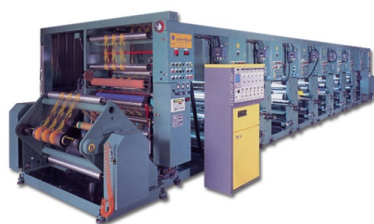

High Speed Rotogravure Printing Machine

JING FANG MACHINERY CO., LTD.

TEL:886-4-2491-0016
FAX:886-4-2491-0013
<http://m.cens.com/s/22918933>

JING FANG MACHINERY CO.LTD was set up in 1985. Our main production are Rotogravure printing and Laminating MC, Applicator. We can accept the work of designing and producing special printing machine and complete sets of printing equipment. We learned two decades years experience are leading in domestic printing market and come to the advanced world ... [more]

High Speed Rotogravure Printing Machine

High Speed Rotogravure Printing Machine

High Speed Laminating Machine