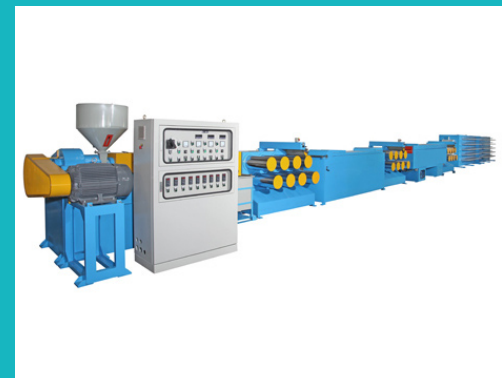

Monofilament Making Machine