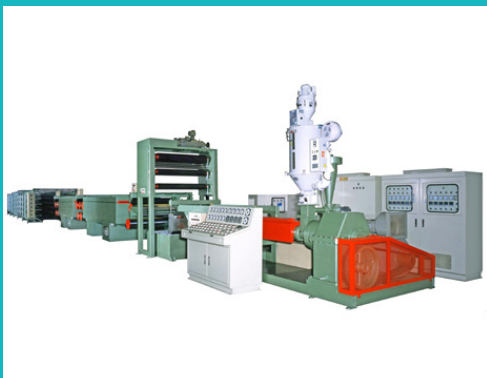

Monofilament Making Machine

SAN CHYI MACHINERY INDUSTRIAL CO., LTD.

Tel: 886-4-2639-6682

Fax: 886-4-2639-8583

<http://m.cens.com/s/sanchyi>

SAN CHYI Machinery Industrial Co., Ltd. was established in 1980, TAIWAN and mainly manufactures single-screw extruders and the other relative plastic extrusion equipment. We have more than 30-year experience on providing turn-key equipment to the great many customers to establish their PP woven bag, PP-Kraft paper cement bag and HDPE tarpaulin production factories.

Flat Yarn Making Machine

Single Side Lamination Machine

Monofilament Making Machine