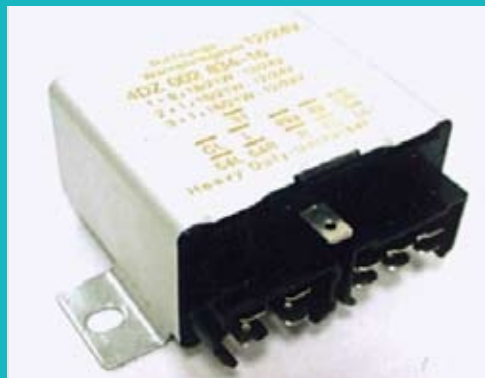

TURN SIGNAL SWITCH

TZER LI

ENTERPRISE CO., LTD.

Tel: 886-7-371-5462

Fax:886-7-371-5467

<http://m.cens.com/s/tzerli>

All kinds of rubber parts, Air brake master / Clutch master / Disc brake seal / Power steeringall kinds of repair kit, Engine mounting / Absorber mounting / Rubber coupling / Power steering hose / Brake & Clutch & Oil hose....all kinds of rubber parts, Oil cooler cover / Timing cover / Relay Valveall kinds of aluminum parts, Scania, Volvo and Japanese truck spare parts.

DOOR PUSH BOTTON

RELAY

CONTER VALVE