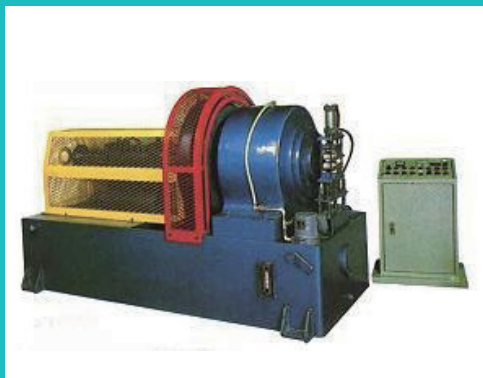

ROTARY TYPE SWAGING MACHINE