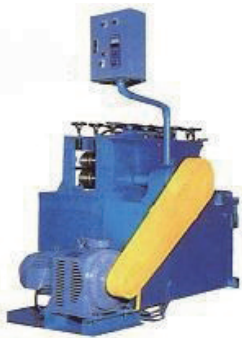

TWISTING MACHINE

# EVER BUILD-UP INDUSTRIES LTD.

Tel: 886-4-2333-2706  
Fax: 886-4-2333-8258  
<http://m.cens.com/s/everbp>

*Manufacturer for decorative tube machines / decorative tubes / ski poles portable fire extinguishers / aluminum water bottles*