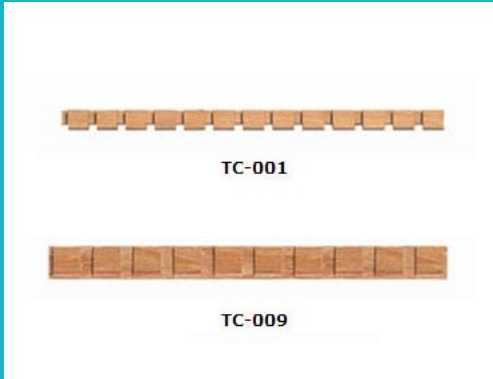

Moulding Decorations