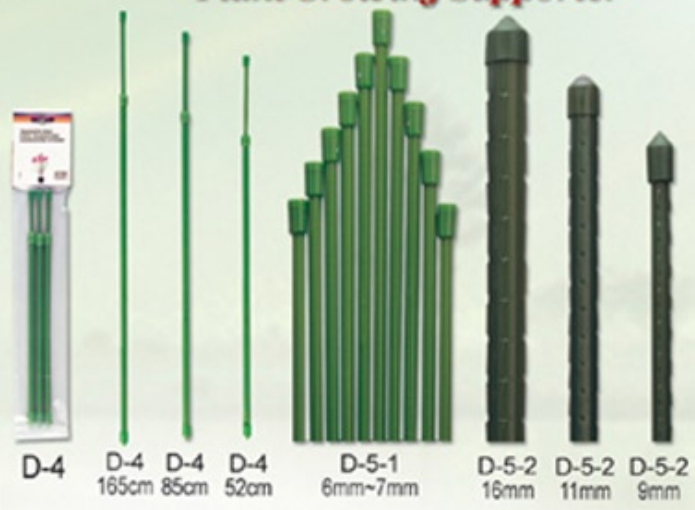

Plant Growing Supporter

Y-1-40cm
Y-1-55cm
Y-1-70cm

Y-2

D-4 D-4 D-4 D-4 D-5-1 D-5-2 D-5-2 D-5-2
165cm 85cm 52cm 6mm~7mm 16mm 11mm 9mm

Y-3

C-11 C-12 C-12A C-15 C-17 C-18
B-6 A-1 C-10A C-19 D-7 D-7-1 CLIP1 CLIP2 CLIP3