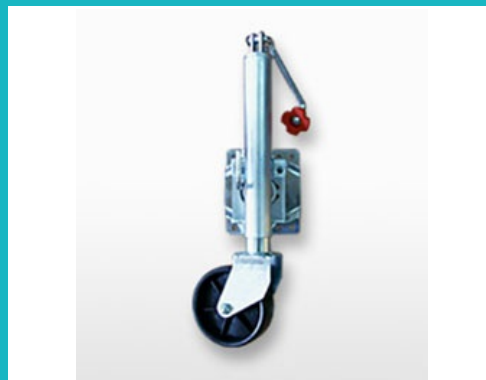

Hand Power Puller

CHU YI ENTERPRISE CO., LTD.

TEL:886-4-735-2531, 735-7154
FAX:886-4-735-7142
<http://m.cens.com/s/22056442>

CHU YI ENTERPRISE CO., LTD. was found in 1985 specialized in producing HAND POWER PULLER, WINCH, TRAILER JACK, LOG MAKER, and OTHER HAND TOOL. We have been professional in this field for many years. All our products are produced under strict standard of quality control, and constant research. We are constantly investing and researching for new and ... [more]

General Winch

Trailer Jacks

Dual device winch