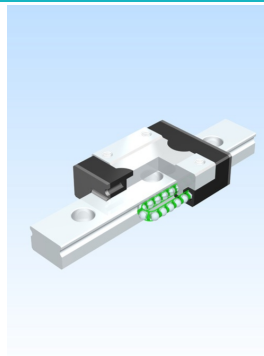

Ball Cage Linear Guideway

ABBA LINEAR TECH CO., LTD.

TEL:886-2-2268-1133
FAX:886-2-2267-0907
<http://m.cens.com/s/16962925>

ABBA Linear Tech, established in 1999, was the first professional linear guideway manufacturer in Taiwan, putting patent self-lubricant and four-row linear guides into mass production. Having accumulated 18-year experience of making precise ball screw, ABBA Linear Tech possessed critical techniques, combined R&D achievements with National Taiwan Un ... [more]

Self-Lubricant Linear Guideway

Miniature Linear Guideway

High-Speed Ball Screw