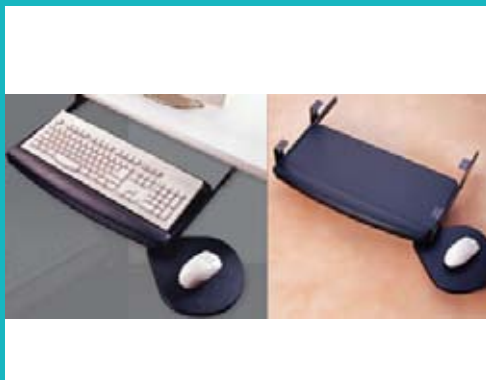

Aluminum Die Casting LCD

EZOFFICE INC.

Tel: 886-7-787-09491

Fax: 886-7-787-2957

<http://m.cens.com/s/ezoffice>

In 1998 EZOffice began operations as a manufacturer of adjustable keyboard drawers and other ergonomic products for today's modern office. EZOffice is a subsidiary of renowned hardware and ergonomic manufacturer located in the United States, who provides the engineering expertise that goes into EZOffice products.

KEYBOARD DRAWER
SETMANAGER

DRAWER SLIDE KEYBOARD
TRAY & MOUSE PLATFORM

UNDER WORKSURFACE
ADJUSTABLE CPU HOLDER