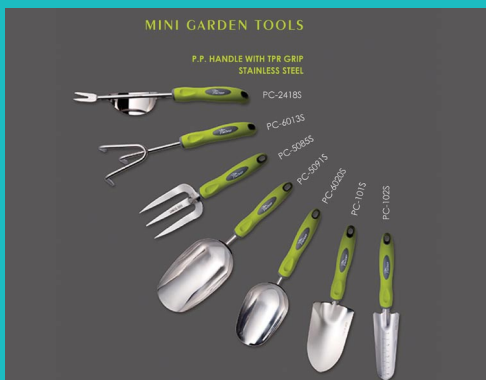

PC-RL270
Hose Reel

PC-RL260S
Hose Reel Cart with Shelf

Hose reel

MINI GARDEN TOOLS

P.P. HANDLE WITH TPR GRIP
STAINLESS STEEL

PC-2418S

PC-4019S

PC-8385S