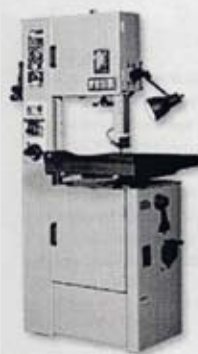

GRINDING MACHINE

FU HO FACTORY CO., LTD.

Tel: 886-2-2204-8316
Fax: 886-2-2202-0891
<http://m.cens.com/s/fuho>

FU HO FACTORY CO., LTD. is dedicated in "Sawing Machines Contour, Horizontal Band Saws, Vertical Band Saws" with operations in Taiwan.

VERTICAL BAND SAW

VERTICAL BAND SAW

SAW BLADE SHEAR