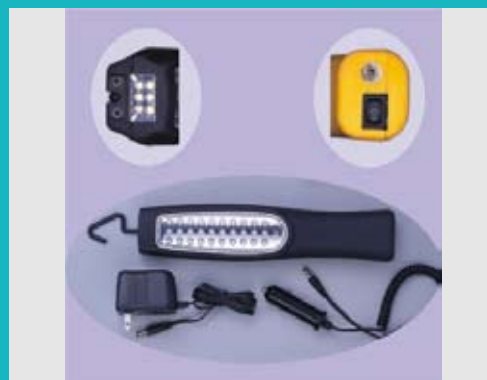

AUTO-REWINDER LED WORK LIGHT

**AC & DC 2 FUNCTIONS
RECHARGEABLE LED WORK LIGHT**

LED WORK LIGHT