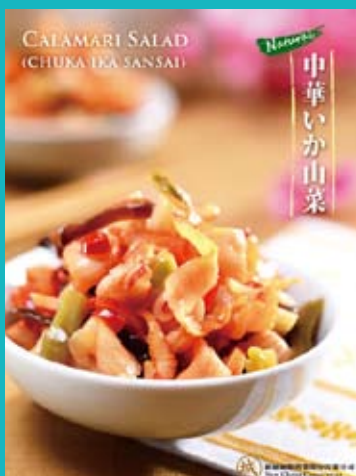

SEASONED CAPELIN CAVIAR

NEW CHENG CORPORATION

Tel: 886-779-6867

Fax: 886-779-8097

<http://m.cens.com/s/newcheng>

Established in 1974, New Cheng Corporation has been the leading eel-processing factory in Asia. Starting 2012, we also launched a series of Japanese salads like seasoned seaweed salad, Calamari Salad, Season Masago, Season Tobikko, etc.. Grown during this period and constantly expanding, we have also developed a significant import and export business of a variety of seafood.