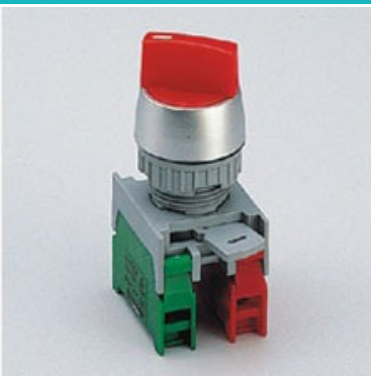

Pushbutton Switch

AUSPICIOUS ELECTRICAL ENGINEERING CO., LTD.

TEL:886-2-8992-0978
FAX:886-2-8992-0980
<http://m.cens.com/s/12254062>

Auspicious Electrical Engineering Co., Ltd. was established in 1979 and is located in New Taipei City, Taiwan. The company is specialized in manufacturing electrical control components such as Pilot lamp, Push button & Selector switch 10, 16, 22, 25, 30φmm mounting dia, Hoist push button, Pedal switch, Screw clamp terminal 2.5-70mm², Terminal bloc ... [more]

Selector Switch

Emergency Stop Switch

Cam Switch