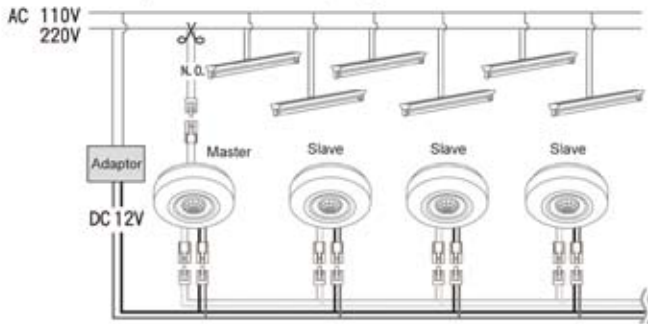

# Energy-Saving Total Lighting Solutions

- Lighting Sensor --- AC power-controlled:  
When person comes, light ON.  
When person leaves, light OFF.

- Lighting Sensor --- DC power-controlled:  
When person comes, light ON.  
When person leaves, light DIM.