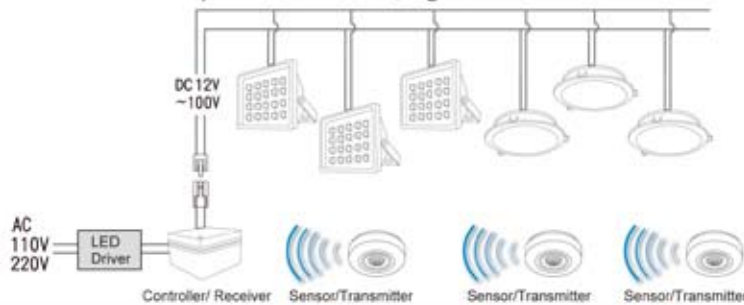

# Energy-Saving Total Lighting Solutions

- Lighting Sensor --- AC power-controlled:  
When person comes, light ON.  
When person leaves, light OFF.

- Lighting Sensor --- DC power-controlled:  
When person comes, light ON.  
When person leaves, light DIM.