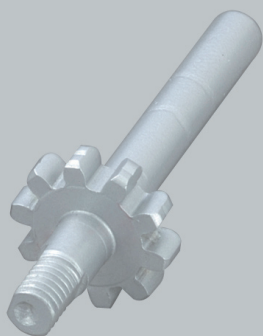

Cold-forged Electrical Engineering Parts

CHUS YE

INDUSTRIAL CO., LTD.

Tel: 886-4-788-3829

Fax: 886-4-788-3655

<http://m.cens.com/s/chus-ye>

Founded in 1992, we specialize in diversified, precision CNC-processed items and cold/hot-forged parts for automobiles, motorcycles, watercraft, machinery, sports equipment, lawnmowers etc. Backed by years of experience and expertise, we offer top-grade products and customer-oriented services.

Cold-forged Mechanical Gears

Cold-forged Mechanical Parts

Cold-forged Mechanical Parts