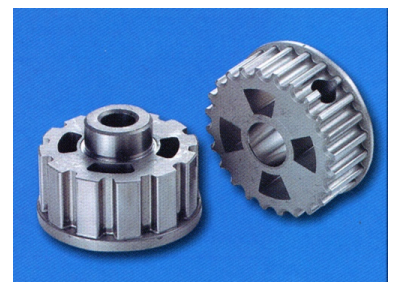

Copper Ball Bearing

TAI LI ENTERPRISE CO., LTD.

TEL:886-4-2330-1409
FAX:886-4-2333-6918
<http://m.cens.com/s/05832257>

Tai-li Enterprise was originally founded in 1977, professionally producing and casting parts of sewing machine. Each member of the organization contributed his/her best to level up the technology and services. The processing procedure of casting was so complicated and difficult that the productivity and preciseness were limited. To improve this, in ... [more]

Gears for air tools

Iron parts for braking piston,
motorcycle engine parts, bicycle

Teeth type belt gears