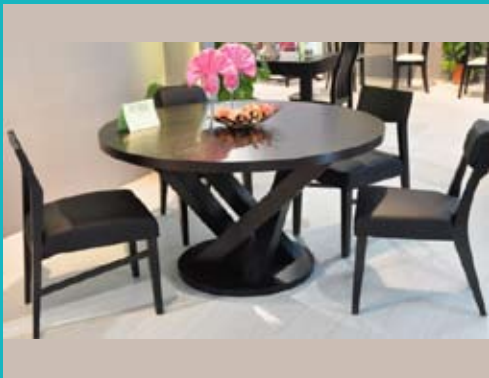

chair

DOUBWIN

FURNITURE FACTORY

Tel: 86-757-85616900

Fax: 86-757-85616902

<http://m.cens.com/s/doubwin>

Doubwin Furniture Factory is one of professional wooden furniture factories which are of the limited quantity around Guangzhou in the suburban area. It is specialized in canteen furniture and sitting room furniture. In the early period of that factory.

Dining table

Cabinet

chair