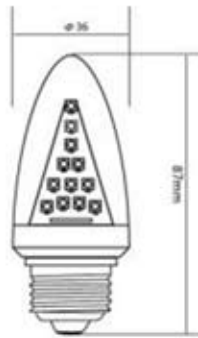

MODEL NO: HC3521A-048XT3 E27

LED数量 Led Qty	电源 Power	电压 Voltage	光通量 Luminous	灯罩 Lampshade	灯头 Socket Base	材料 Material	尺寸 Size
24PCS 48PCS	1.5W 3.0W	85-277V AC/DC12V	110-130LM 210-230LM	Clear Milky (Optical)	E26/E27/B22	PC+PBT	36(Dia)x87mm

**C35 3W LED CANDLE BULB**  
**DESCRIPTION**

Working life: >30000h  
 Color index: 75-90Ra  
 Working temp: -20-60°  
 Color-T: 2600-8000K  
 View angle: 360°  
 Led type: SMD3528  
 Led source: Epistar, Cree, Toyoda Gosei  
 Dimmable: Yes  
 Voltage 12V: Yes