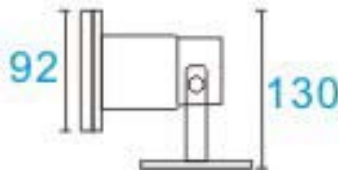

HH-506 Underwater Light

XINHAIHUANG

Tel: 86-760-86989989

Fax: 86-760-86988289

<http://m.cens.com/s/xinhaihuang>

LIGHTING ELECTRIC FACTORY

Located in Guzhen, Xinhaihuang Lighting focuses on developing LED lighting, backed by seasoned personnel of R&D, design, installation, maintenance. Emphasizing consistency, quality, and professionalism, we mainly provide LED light sources, wall wash lights, marquees, spotlights, recessed lights, garden lights, underwater lights, and spotlights housings of high and stable quality.