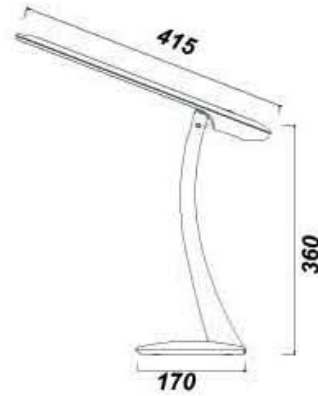

# KD802- 12V 3W

- Operating Voltage: 110-230V/50-60Hz
- Qty(pcs): 6
- G.W.(kg): 7.5
- N.W.(Kg): 7
- Ctn(cm): 39x36.5x48

KD802

Model	Rated Voltage	Length(mm)	Quantity/ctn	Packaging Size(L)	G.W./kg
WL2002	9W	278x20x43	30	42x27x40	0.7
WL2002	9W	358x20x43	30	42x27x40	0.8
WL2002	13W	348x20x43	30	42x27x40	0.9
WL2002	13W	418x20x43	30	42x27x40	1.0
WL2002	21W	418x20x43	30	42x27x40	1.1
WL2002	28W	418x20x43	30	42x27x40	1.2