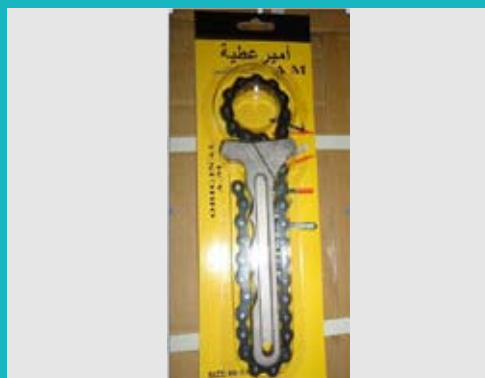

Oil filter wrench