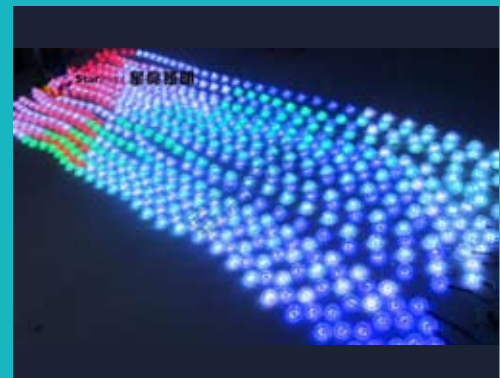

48W

235mm

285mm

- 【品名】大功率LED投光灯
- 【型号】DB-TG01
- 【规格】长：285mm 宽：235mm
- 【额定电压】AC100-220V
- 【频率】50HZ
- 【额定功率】48W
- 【发光角度】120°
- 【光色】正白（6000-6500K）
暖白（2700-3200K）
- 【芯片品牌】台湾芯片
- 【材质】精工航空铝
- 【重量】3.2kg
- 【质保】3年
- 【适合场所】室内户外，工程照明

【能耗对比】

【亮度对比】

【寿命对比】

LED Spotlight

YEOD LIGHTING CO., LTD.

Tel: 86-760-22398060
 Fax: 86-760-88751053
<http://m.cens.com/s/yeod>

Zhongshan Yeod Lighting specializes in making hi-power LED lights, LED ceiling-mounted lights, multiple-LED downlights, track lights, SMT LED strips, in-ground lights, spotlights, light tubes, wall-washes, submersible lights, string lights etc. in various designs for public spaces, buildings, shopping malls, roadways etc., with highly-recognized quality and all-round services.

LED Wall-wash

SMT LED Light Tubes

SMT LED Light