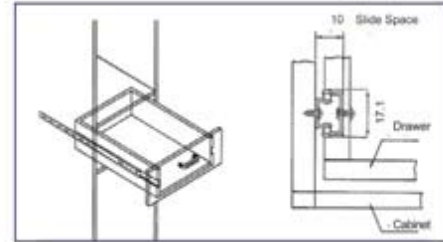

04.17.001 17MM MINI SLIDE

Applications: Desk drawers, bathroom, bedroom and kitchen cabinets.

Features: This slide is small, elegant, and space saving, simply to mount. The groove mounting method is employed.

Load rating: 33lbs(15kgs)/14" per pair.

Finish: Bright or yellow or black zinc plating.

Material: Hardened cold rolled steel.

Lengths: From 6"-18"(150mm-450mm)

Ball Bearing Slides

HD

HARDWARE CO., LTD.

Tel: 86-20-38909816
Fax: 86-20-38909891
<http://m.cens.com/s/hd>