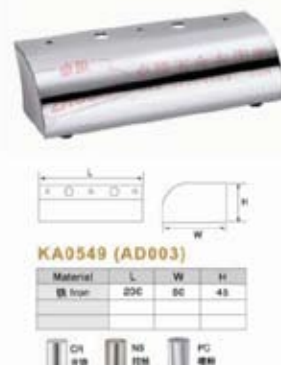

PUNCHED SERIES

KA0104 (AN004)

Material	L	W	H
铁 Iron			100
			120

尺寸可订做 Size can be ordered

ZHUOKAI

Tel: 86-757-86908886
 Fax: 86-757-86908885
<http://m.cens.com/s/zhuokai>

METAL FURNITURE MANUFACTORY

ZhuoKai furniture hardware is specialized in design, mold, produce, packing furniture hardware accessories, like sofa legs, desk legs, etc. Modern furniture is becoming higher class. Our company has a team of professional personnels and technologist. With strict QMC, we have the traditional craftsmanship.