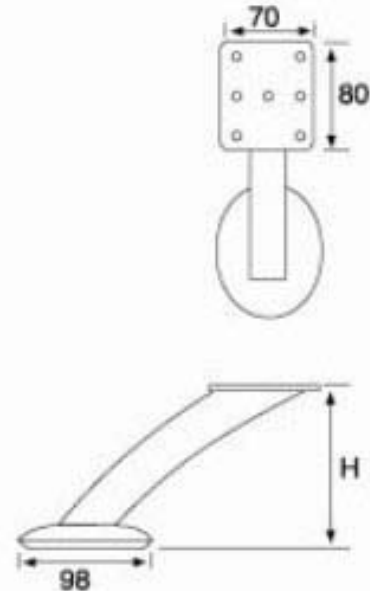

PUNCHED SERIES

KA0104 (AN004)

Material	L	W	H
铁 Iron			100
			120

尺寸可订做 Size can be ordered

ZHUOKAI

Tel: 86-757-86908886
 Fax: 86-757-86908885
<http://m.cens.com/s/zhuokai>

METAL FURNITURE MANUFACTORY

ZhuoKai furniture hardware is specialized in design, mold, produce, packing furniture hardware accessories, like sofa legs, desk legs, etc. Modern furniture is becoming higher class. Our company has a team of professional personnels and technologist. With strict QMC, we have the traditional craftsmanship.

LARGE ACCESSORIES SERIES

SQUARE-SHAPED SERIES

VERTICAL ROUND TUBE SERIES