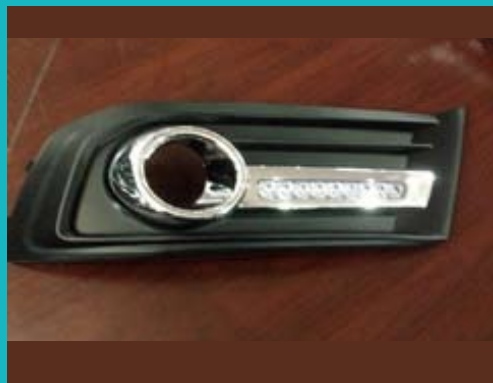

daytime running light

CHANGZHOU WENQI

Tel: 86-519-89859715
Fax: 86-519-89859715
<http://m.cens.com/s/wenqi>

VEHICLE ACCESSORIES FACTORY CO., LTD.

Changzhou WENQI Vehicle Accessories Factory is specialized in producing auto fog lamps, motorcycle lights and motorcycle accessories. We can develop new products, design models and manufacture accessories by ourselves. We have obtained the 3C and ISO9001:2000 certificate.

daytime running light

daytime running light

daytime running light