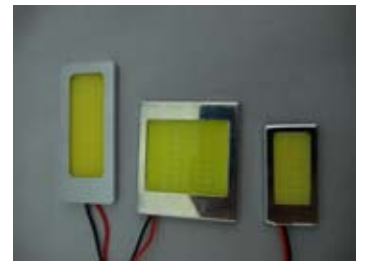

Our products include: automobile loudspeaker, flashlight series, LED light series, neon light series (such as license frame light, gear-shift frame and knob light, and car's indoor lamp) and etc.

Aiming for "Winning Customers with Best Quality", the company has established the website to strengthened the contact with customers and the departments of RD and QC. We are confident to be a good business partner with you and make mutual benefit.