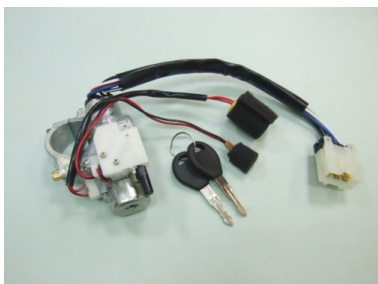

Ignition Switch With Steering Lock & Key

YAU YOUNG AUTO PARTS IND. CO., LTD.

TEL:886-4-769-9879
FAX:886-4-769-0866
<http://m.cens.com/s/22961115>

Founded in 1987. ISO 9001-2000 Approved. We Manufacture Automotive Key Locks & Switches for OEM & Aftermarket, Including Key set, Ignition Cable Switch, Ignition Switch Steering Lock W/Key, Ignition Cylinder Lock W/Key, Door Lock W/Key, and Turn Signal Switch. All Made In Taiwan.

Ignition Switch With Steering Lock
& Key

Ignition Switch With Steering Lock
& Key

Ignition Switch (Ignition Cable
Switch)