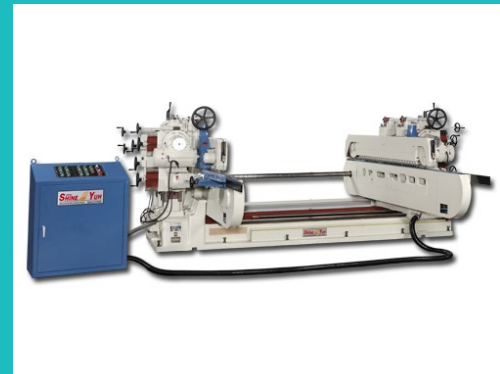

Boring Machine

Auto 4-Side Moulder

Double End Tenoner