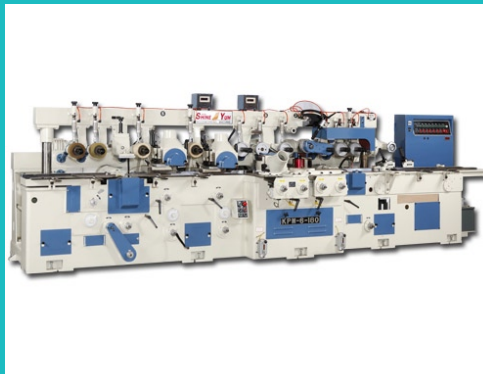

Boring Machine

Auto 4-Side Moulder

Double End Tenoner