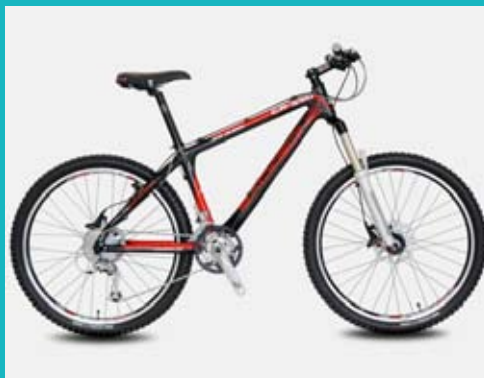

Bicycles - Backbone

LIYANG GLOBAL LTD.

Tel: 886-2-2707-1988

Fax: 886-2-2706-8188

<http://m.cens.com/s/liyang>

Liyang Global Ltd. is a premium care Bicycle OEM/ODM solutions provider; we custom-tailor well-rounded, comprehensive product solutions for all types of private, commercial and industrial manufacturing companies. Our experienced professionals work with clients in all stages of their projects from original concept and design, to manufacturing, packaging, and direct drop shipping services to anywhere in the world.

Bicycles - Backbone

Bicycles - Backbone

Bicycles - Backbone